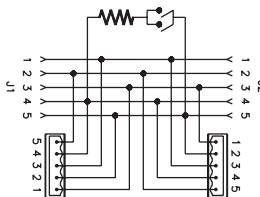

TURCK

Network Media Products

DeviceNet™, minifast® Conduit Adapters

- Gasket and Mounting Screws Provided
- Same Housing Style for Single or Double Port

Housing	Part Number	Specs	Application	Pinout
	BCA 57-M123	Nylon Housing Stainless Steel Receptacle Housing 300 V, 9 A -40° to +75°C	Attaches to standard conduit body* for transition to 5-wire (7/8-16UN) minifast connector *Crouse-Hinds 3/4" Form 8, Mark 9 or equivalent.	<p>Female</p>
	BCA 57-M223		Attaches to standard conduit body* for transition to 5-wire (7/8-16UN) minifast connector *Crouse-Hinds 3/4" Form 8, Mark 9 or equivalent.	

Standard receptacle housing material is stainless steel, for nickel plated brass change part number from ... M223 to ... M224.

1-port Wiring Diagram

2-port Wiring Diagram

DeviceNet™, eurofast® Conduit Adapters

- Gasket and Mounting Screws Provided
- Same Housing Style for Single or Double Port

Housing	Part Number	Specs	Application	Pinout
	BCA 57-E123	Nylon Housing Stainless Steel Receptacle Housing 250 V, 4 A -40° to +75°C	Attaches to standard conduit body* for transition to 5-wire (M12x1) eurofast connector *Crouse-Hinds 3/4" Form 8, Mark 9 or equivalent.	<p>Female</p>
	BCA 57-E223		Attaches to standard conduit body* for transition to 5-wire (M12x1) eurofast connector *Crouse-Hinds 3/4" Form 8, Mark 9 or equivalent.	

Standard receptacle housing material is stainless steel, for nickel plated brass change part number from ... M223 to ... M224.

1-port Wiring Diagram

2-port Wiring Diagram