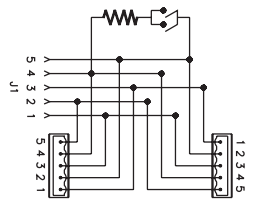

TURCK

Network Media Products

DeviceNet™, minifast® Conduit Adapters

- Gasket and Mounting Screws Provided
- Same Housing Style for Single or Double Port

Housing	Part Number	Specs	Application	Pinout
	BCA 57-M123	Nylon Housing Stainless Steel Receptacle Housing 300 V, 9 A -40° to +75°C	Attaches to standard conduit body* for transition to 5-wire (7/8-16UN) minifast connector *Crouse-Hinds 3/4" Form 8, Mark 9 or equivalent.	<p>Female</p>
	BCA 57-M223		Attaches to standard conduit body* for transition to 5-wire (7/8-16UN) minifast connector *Crouse-Hinds 3/4" Form 8, Mark 9 or equivalent.	

Standard receptacle housing material is stainless steel, for nickel plated brass change part number from ... M223 to ... M224.

1-port Wiring Diagram

2-port Wiring Diagram

DeviceNet™, eurofast® Conduit Adapters

- Gasket and Mounting Screws Provided
- Same Housing Style for Single or Double Port

Housing	Part Number	Specs	Application	Pinout
	BCA 57-E123	Nylon Housing Stainless Steel Receptacle Housing 250 V, 4 A -40° to +75°C	Attaches to standard conduit body* for transition to 5-wire (M12x1) eurofast connector *Crouse-Hinds 3/4" Form 8, Mark 9 or equivalent.	<p>Female</p>
	BCA 57-E223		Attaches to standard conduit body* for transition to 5-wire (M12x1) eurofast connector *Crouse-Hinds 3/4" Form 8, Mark 9 or equivalent.	

Standard receptacle housing material is stainless steel, for nickel plated brass change part number from ... M223 to ... M224.

1-port Wiring Diagram

2-port Wiring Diagram