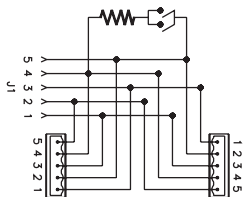

TURCK

Network Media Products

DeviceNet™, minifast® Conduit Adapters

- Gasket and Mounting Screws Provided
- Same Housing Style for Single or Double Port

Housing	Part Number	Specs	Application	Pinout
	BCA 57-M123	Nylon Housing Stainless Steel Receptacle Housing 300 V, 9 A -40° to +75°C	Attaches to standard conduit body* for transition to 5-wire (7/8-16UN) minifast connector *Crouse-Hinds 3/4" Form 8, Mark 9 or equivalent.	<p>Female</p>
	BCA 57-M223		Attaches to standard conduit body* for transition to 5-wire (7/8-16UN) minifast connector *Crouse-Hinds 3/4" Form 8, Mark 9 or equivalent.	

Standard receptacle housing material is stainless steel, for nickel plated brass change part number from ... M223 to ... M224.

1-port Wiring Diagram

2-port Wiring Diagram

DeviceNet™, eurofast® Conduit Adapters

- Gasket and Mounting Screws Provided
- Same Housing Style for Single or Double Port

Housing	Part Number	Specs	Application	Pinout
	BCA 57-E123	Nylon Housing Stainless Steel Receptacle Housing 250 V, 4 A -40° to +75°C	Attaches to standard conduit body* for transition to 5-wire (M12x1) eurofast connector *Crouse-Hinds 3/4" Form 8, Mark 9 or equivalent.	<p>Female</p>
	BCA 57-E223		Attaches to standard conduit body* for transition to 5-wire (M12x1) eurofast connector *Crouse-Hinds 3/4" Form 8, Mark 9 or equivalent.	

Standard receptacle housing material is stainless steel, for nickel plated brass change part number from ... M223 to ... M224.

1-port Wiring Diagram

2-port Wiring Diagram